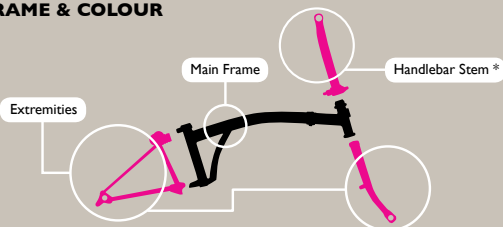

www.brompton.co.uk

B-SPOKE™ ORDER FORM 2012

To configure a Brompton, work through the eleven stages, ticking the check box of those features you would like to incorporate; stages 1 - 9 require a selection to be made. The total price is the sum of the items you have selected. Although we normally keep the same prices for a year, we reserve the right to alter prices without notice.

I. MODEL TYPE

S Type $1154

M Type $1154

P Type $1154

H Type $1154

2. GEARING

	Standard ratio as shown	Lowered gearing -7%	-12%	-18%	Raised gearing +8%
1 speed: 5.93m / 75"	$0	$25		$25	
2 speed: 4.45m - 5.93m / 56" - 75"	$99	$124		$124	
3 speed: 3.79m - 6.76m / 48" - 85"	$99		$124	$124	$124
6 speed: 2.63m - 7.94m / 33" - 100"	$198		$223		$223

MUDGUARDS & RACK

Version E $0

no mudguards

Version L $82

mudguards, no rack

Version R $164

mudguards & rack

No pump is fitted on Version E.

4. FRAME & COLOUR

	ALL-STEEL		SUPERLIGHT
	Main Frame	Extremities	Main Frame
Black	$0	$0	$824
White	$0	$0	$824
Turkish Green	$0	$0	$824
Claret	$49	$49	$824
Cobalt Blue	$49	$49	$824
Racing Green	$49	$49	$824
Sage Green	$49	$49	$824
Desert Sand	$49	$49	$824
Hot Pink	$0	$0	$824
Red	$49	$49	$824
Orange	$49	$49	$824
Yellow	$49	$49	$824
Apple Green	$49	$49	$824
Arctic Blue	$49	$49	$824
Raw Lacquer	$181		$948

5. SEAT HEIGHT

Standard Seat Pillar	$0
Extended Seat Pillar	$0
Telescopic Seat Pillar	$58

For an inside leg over 84cm/33", you should almost certainly fit an extended or telescopic seat pillar; the latter is best for an inside leg over 90cm/35", or for taller riders wishing to minimise the height of the folded bike.

6. SADDLE

Brompton Saddle - Unisex	$0
Brooks B17 Special - Men's	$91
Brooks B17 Special - Ladies'	$91

7. TYRES

Brompton Kevlar	$0
Schwalbe Marathon	$16
Schwalbe Kojak	$33

8. REAR SUSPENSION

Standard Suspension	$0
Firm Suspension	$0

Firm suspension may be more suitable for those weighing over 80kg and those who value responsiveness above comfort.

9. LIGHTING

Reflectors only	$0
Battery LED lighting set	$50
Shimano Hub Dynamo	$124
Schmidt SON Hub Dynamo	$528

10a. FRONT LUGGAGE

Front Carrier Block only	$25
Folding Basket set	$107
Mini O Bag in White & Black	$157
Mini O Bag in Blue & Black	$157
T Bag set	$173
C Bag set	$190
S Bag set with Black Flap	$190
S Bag set with Graphic Flap	$231
S Bag set with Hose Flap	$231
O Bag set in Black	$338
O Bag set in Pink & Black	$338
A Bag set	$659

The front luggage sets come complete with front carrier block and frame to attach the luggage to the Brompton, as well as a rain-resistant cover*; please note that the C Bag, T Bag and Folding Basket are not suitable for S Type models. *Cover is not supplied with Basket, Mini O or O Bag.

10b. REAR LUGGAGE

Rack Sack	$107

11. TRANSPORT

Eazy Wheels	$33
Cover & Saddle Bag	$41
B Bag	$223

TOTAL PRICE

Prices are MSRP in Australian Dollars, exc. GST

N.B. Please consider the colours employed here as indicative only; colours on a paper form can not match exactly those found on a metal bike. *For an all-steel bike the handlebar stem is the same colour as the bike's extremities. In the case of a Superlight bike, the handlebar stem is the same colour as the bike's main frame and the extremities are left unpainted. No pump is fitted to Superlight bikes.