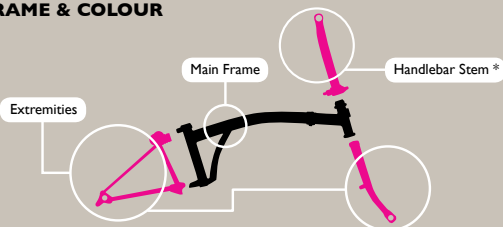

www.brompton.co.uk

B-SPOKE™ ORDER FORM 2012

To configure a Brompton, work through the eleven stages, ticking the check box of those features you would like to incorporate; stages 1 - 9 require a selection to be made. The total price is the sum of the items you have selected. Although we normally keep the same prices for a year, we reserve the right to alter prices without notice.

I. MODEL TYPE

S Type $1219

M Type $1219

P Type $1219

H Type $1219

2. GEARING

	Standard ratio	Lowered gearing			Raised gearing
	as shown	-7%	-12%	-18%	+8%
1 speed: 5.93m / 75"	$0	$26		$26	
2 speed: 4.45m - 5.93m / 56" - 75"	$104	$130		$130	
3 speed: 3.79m - 6.76m / 48" - 85"	$104		$130	$130	$130
6 speed: 2.63m - 7.94m / 33" - 100"	$209		$235		$235

MUDGUARDS & RACK

Version E $0

no mudguards

Version L $87

mudguards, no rack

Version R $174

mudguards & rack

No pump is fitted on Version E.

4. FRAME & COLOUR

	ALL-STEEL		SUPERLIGHT
	Main Frame	Extremities	Main Frame
Black	$0	$0	$871
White	$0	$0	$871
Turkish Green	$0	$0	$871
Claret	$52	$52	$871
Cobalt Blue	$52	$52	$871
Racing Green	$52	$52	$871
Sage Green	$52	$52	$871
Desert Sand	$52	$52	$871
Hot Pink	$0	$0	$871
Red	$52	$52	$871
Orange	$52	$52	$871
Yellow	$52	$52	$871
Apple Green	$52	$52	$871
Arctic Blue	$52	$52	$871
Raw Lacquer	$192		$1002

5. SEAT HEIGHT

Standard Seat Pillar	$0
Extended Seat Pillar	$0
Telescopic Seat Pillar	$61

For an inside leg over 84cm/33", you should almost certainly fit an extended or telescopic seat pillar; the latter is best for an inside leg over 90cm/35", or for taller riders wishing to minimise the height of the folded bike.

6. SADDLE

Brompton Saddle - Unisex	$0
Brooks B17 Special - Men's	$96
Brooks B17 Special - Ladies'	$96

7. TYRES

Brompton Kevlar	$0
Schwalbe Marathon	$17
Schwalbe Kojak	$35

8. REAR SUSPENSION

Standard Suspension	$0
Firm Suspension	$0

Firm suspension may be more suitable for those weighing over 80kg and those who value responsiveness above comfort.

9. LIGHTING

Reflectors only	$0
Battery LED lighting set	$52
Shimano Hub Dynamo	$131
Schmidt SON Hub Dynamo	$557

10a. FRONT LUGGAGE

Front Carrier Block only	$26
Folding Basket set	$113
Mini O Bag in White & Black	$165
Mini O Bag in Blue & Black	$165
T Bag set	$183
C Bag set	$200
S Bag set with Black Flap	$200
S Bag set with Graphic Flap	$243
S Bag set with Hose Flap	$243
O Bag set in Black	$357
O Bag set in Pink & Black	$357
A Bag set	$696

The front luggage sets come complete with front carrier block and frame to attach the luggage to the Brompton, as well as a rain-resistant cover*; please note that the C Bag, T Bag and Folding Basket are not suitable for S Type models. *Cover is not supplied with Basket, Mini O or O Bag.

10b. REAR LUGGAGE

Rack Sack	$113

11. TRANSPORT

Eazy Wheels	$35
Cover & Saddle Bag	$44
B Bag	$235

TOTAL PRICE

Prices are MSRP in Canadian Dollars, exc. local taxes

N.B. Please consider the colours employed here as indicative only; colours on a paper form can not match exactly those found on a metal bike. *For an all-steel bike the handlebar stem is the same colour as the bike's extremities. In the case of a Superlight bike, the handlebar stem is the same colour as the bike's main frame and the extremities are left unpainted. No pump is fitted to Superlight bikes.