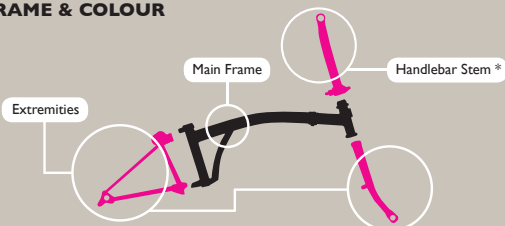

BROMPTON

www.brompton.co.uk

B-spoke™ ORDER FORM 2012

To configure a Brompton, work through the eleven stages, ticking the check box of those features you would like to incorporate; stages 1 - 9 require a selection to be made. The total price is the sum of the items you have selected. Although we normally keep the same prices for a year, we reserve the right to alter prices without notice.

I. MODEL TYPE

S Type £700

M Type £700

P Type £700

H Type £700

2. GEARING

	Standard ratio		Lowered gearing			Raised gearing
	as shown		-7%	-12%	-18%	+8%
1 speed: 5.93m / 75"	£0	£15		£15		
2 speed: 4.45m - 5.93m / 56" - 75"	£60	£75		£75		
3 speed: 3.79m - 6.76m / 48" - 85"	£60		£75	£75	£75	
6 speed: 2.63m - 7.94m / 33" - 100"	£120		£135		£135	

3. MUDGUARDS & RACK

Version E £0

Version L £50

Version R £100

no mudguards

mudguards, no rack

mudguards & rack

No pump is fitted on Version E.

4. FRAME & COLOUR

	ALL-STEEL		SUPERLIGHT
	Main Frame	Extremities	Main Frame
Black	£0	£0	£500
White	£0	£0	£500
Turkish Green	£0	£0	£500
Claret	£30	£30	£500
Cobalt Blue	£30	£30	£500
Racing Green	£30	£30	£500
Sage Green	£30	£30	£500
Desert Sand	£30	£30	£500
Hot Pink	£0	£0	£500
Red	£30	£30	£500
Orange	£30	£30	£500
Yellow	£30	£30	£500
Apple Green	£30	£30	£500
Arctic Blue	£30	£30	£500
Raw Lacquer	£110		£575

5. SEAT HEIGHT

Standard Seat Pillar	£0
Extended Seat Pillar	£0
Telescopic Seat Pillar	£35

For an inside leg over 84cm/33", you should almost certainly fit an extended or telescopic seat pillar; the latter is best for an inside leg over 90cm/35", or for taller riders wishing to minimise the height of the folded bike.

6. SADDLE

Brompton Saddle - Unisex	£0
Brooks B17 Special - Men's	£55
Brooks B17 Special - Ladies'	£55

7. TYRES

Brompton Kevlar	£0
Schwalbe Marathon	£10
Schwalbe Kojak	£20

8. REAR SUSPENSION

Standard Suspension	£0
Firm Suspension	£0

Firm suspension may be more suitable for those weighing over 80kg and those who value responsiveness above comfort.

9. LIGHTING

Reflectors only	£0
Battery LED lighting set	£30
Shimano Hub Dynamo	£75
Schmidt SON Hub Dynamo	£320

10a. FRONT LUGGAGE

Front Carrier Block only	£15
Folding Basket set	£65
Mini O Bag in White & Black	£95
Mini O Bag in Blue & Black	£95
T Bag set	£105
C Bag set	£115
S Bag set with Black Flap	£115
S Bag set with Graphic Flap	£140
S Bag set with Hose Flap	£140
O Bag set in Black	£205
O Bag set in Pink & Black	£205
A Bag set	£400

The front luggage sets come complete with front carrier block and frame to attach the luggage to the Brompton, as well as a rain-resistant cover*; please note that the C Bag, T Bag and Folding Basket are not suitable for S Type models. *Cover is not supplied with Basket, Mini O or O Bag.

10b. REAR LUGGAGE

Rack Sack	£65

11. TRANSPORT

Eazy Wheels	£20
Cover & Saddle Bag	£25
B Bag	£135

TOTAL PRICE

Prices are UK Retail, inc. VAT @ 20%, January 2012

N.B. Please consider the colours employed here as indicative only; colours on a paper form can not match exactly those found on a metal bike. *For an all-steel bike the handlebar stem is the same colour as the bike's extremities. In the case of a Superlight bike, the handlebar stem is the same colour as the bike's main frame and the extremities are left unpainted. No pump is fitted to Superlight bikes.