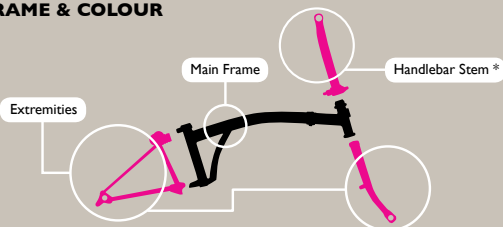

www.brompton.co.uk

B-SPOKE™ ORDER FORM 2012

To configure a Brompton, work through the eleven stages, ticking the check box of those features you would like to incorporate; stages 1 - 9 require a selection to be made. The total price is the sum of the items you have selected. Although we normally keep the same prices for a year, we reserve the right to alter prices without notice.

I. MODEL TYPE

S Type $1135

M Type $1135

P Type $1135

H Type $1135

2. GEARING

	Standard ratio as shown	Lowered gearing -7%	-12%	-18%	Raised gearing +8%
1 speed: 5.93m / 75"	$0	$24		$24	
2 speed: 4.45m - 5.93m / 56" - 75"	$97	$121		$121	
3 speed: 3.79m - 6.76m / 48" - 85"	$97		$121	$121	$121
6 speed: 2.63m - 7.94m / 33" - 100"	$195		$219		$219

MUDGUARDS & RACK

Version E $0

no mudguards

Version L $81

mudguards, no rack

Version R $162

mudguards & rack

No pump is fitted on Version E.

4. FRAME & COLOUR

	ALL-STEEL		SUPERLIGHT
	Main Frame	Extremities	Main Frame
Black	$0	$0	$811
White	$0	$0	$811
Turkish Green	$0	$0	$811
Claret	$49	$49	$811
Cobalt Blue	$49	$49	$811
Racing Green	$49	$49	$811
Sage Green	$49	$49	$811
Desert Sand	$49	$49	$811
Hot Pink	$0	$0	$811
Red	$49	$49	$811
Orange	$49	$49	$811
Yellow	$49	$49	$811
Apple Green	$49	$49	$811
Arctic Blue	$49	$49	$811
Raw Lacquer	$178		$933

5. SEAT HEIGHT

Standard Seat Pillar	$0
Extended Seat Pillar	$0
Telescopic Seat Pillar	$57

For an inside leg over 84cm/33", you should almost certainly fit an extended or telescopic seat pillar; the latter is best for an inside leg over 90cm/35", or for taller riders wishing to minimise the height of the folded bike.

6. SADDLE

Brompton Saddle - Unisex	$0
Brooks B17 Special - Men's	$89
Brooks B17 Special - Ladies'	$89

7. TYRES

Brompton Kevlar	$0
Schwalbe Marathon	$16
Schwalbe Kojak	$32

8. REAR SUSPENSION

Standard Suspension	$0
Firm Suspension	$0

Firm suspension may be more suitable for those weighing over 80kg and those who value responsiveness above comfort.

9. LIGHTING

Reflectors only	$0
Battery LED lighting set	$48
Shimano Hub Dynamo	$122
Schmidt SON Hub Dynamo	$519

10a. FRONT LUGGAGE

Front Carrier Block only	$24
Folding Basket set	$113
Mini O Bag in White & Black	$167
Mini O Bag in Blue & Black	$167
T Bag set	$184
C Bag set	$202
S Bag set with Black Flap	$202
S Bag set with Graphic Flap	$247
S Bag set with Hose Flap	$247
O Bag set in Black	$363
O Bag set in Pink & Black	$363
A Bag set	$648

The front luggage sets come complete with front carrier block and frame to attach the luggage to the Brompton, as well as a rain-resistant cover*; please note that the C Bag, T Bag and Folding Basket are not suitable for S Type models. *Cover is not supplied with Basket, Mini O or O Bag.

10b. REAR LUGGAGE

Rack Sack	$116

11. TRANSPORT

Eazy Wheels	$32
Cover & Saddle Bag	$41
B Bag	$241

TOTAL PRICE

Prices are MSRP in US Dollars, exc. local taxes

N.B. Please consider the colours employed here as indicative only; colours on a paper form can not match exactly those found on a metal bike. *For an all-steel bike the handlebar stem is the same colour as the bike's extremities. In the case of a Superlight bike, the handlebar stem is the same colour as the bike's main frame and the extremities are left unpainted. No pump is fitted to Superlight bikes.